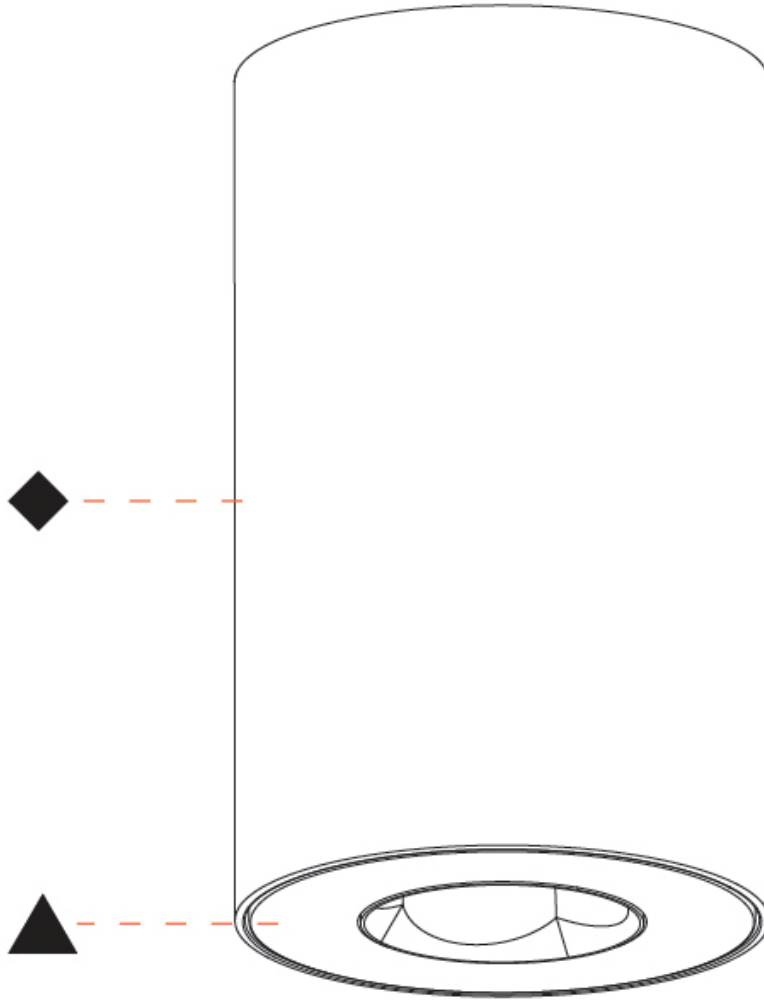

A3D232-

PROJECT

TYPE

SPECIFIER

QUANTITY

DATE