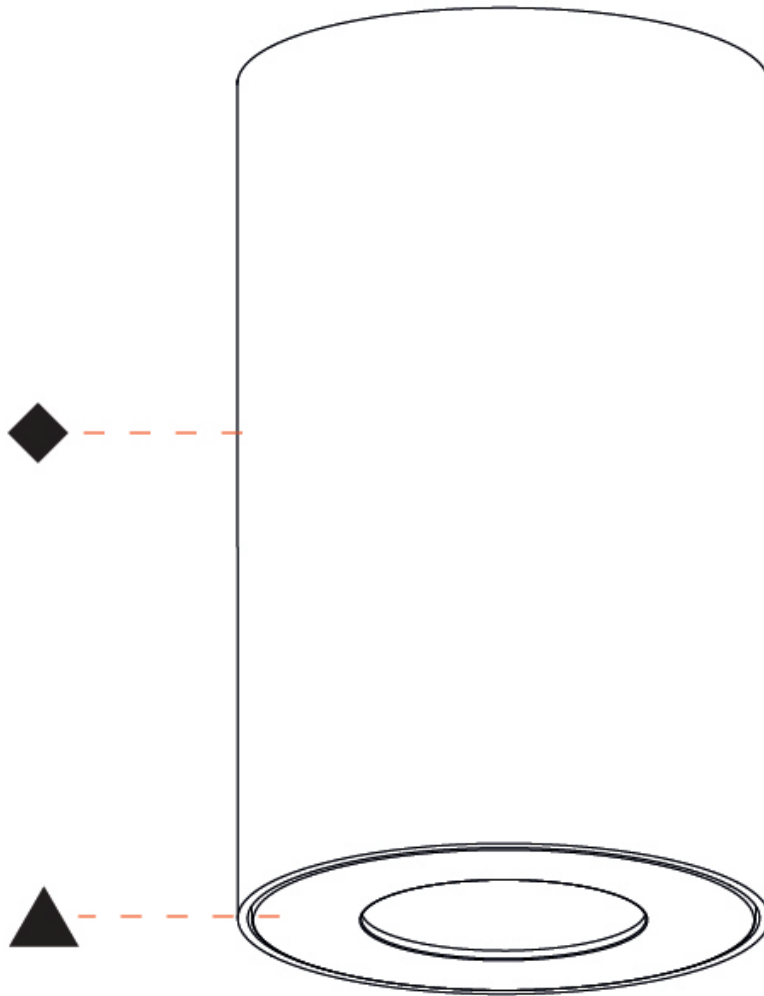

OIKO PRO ROUND SURFACE

A3D230-

PROJECT

TYPE

SPECIFIER

QUANTITY

DATE